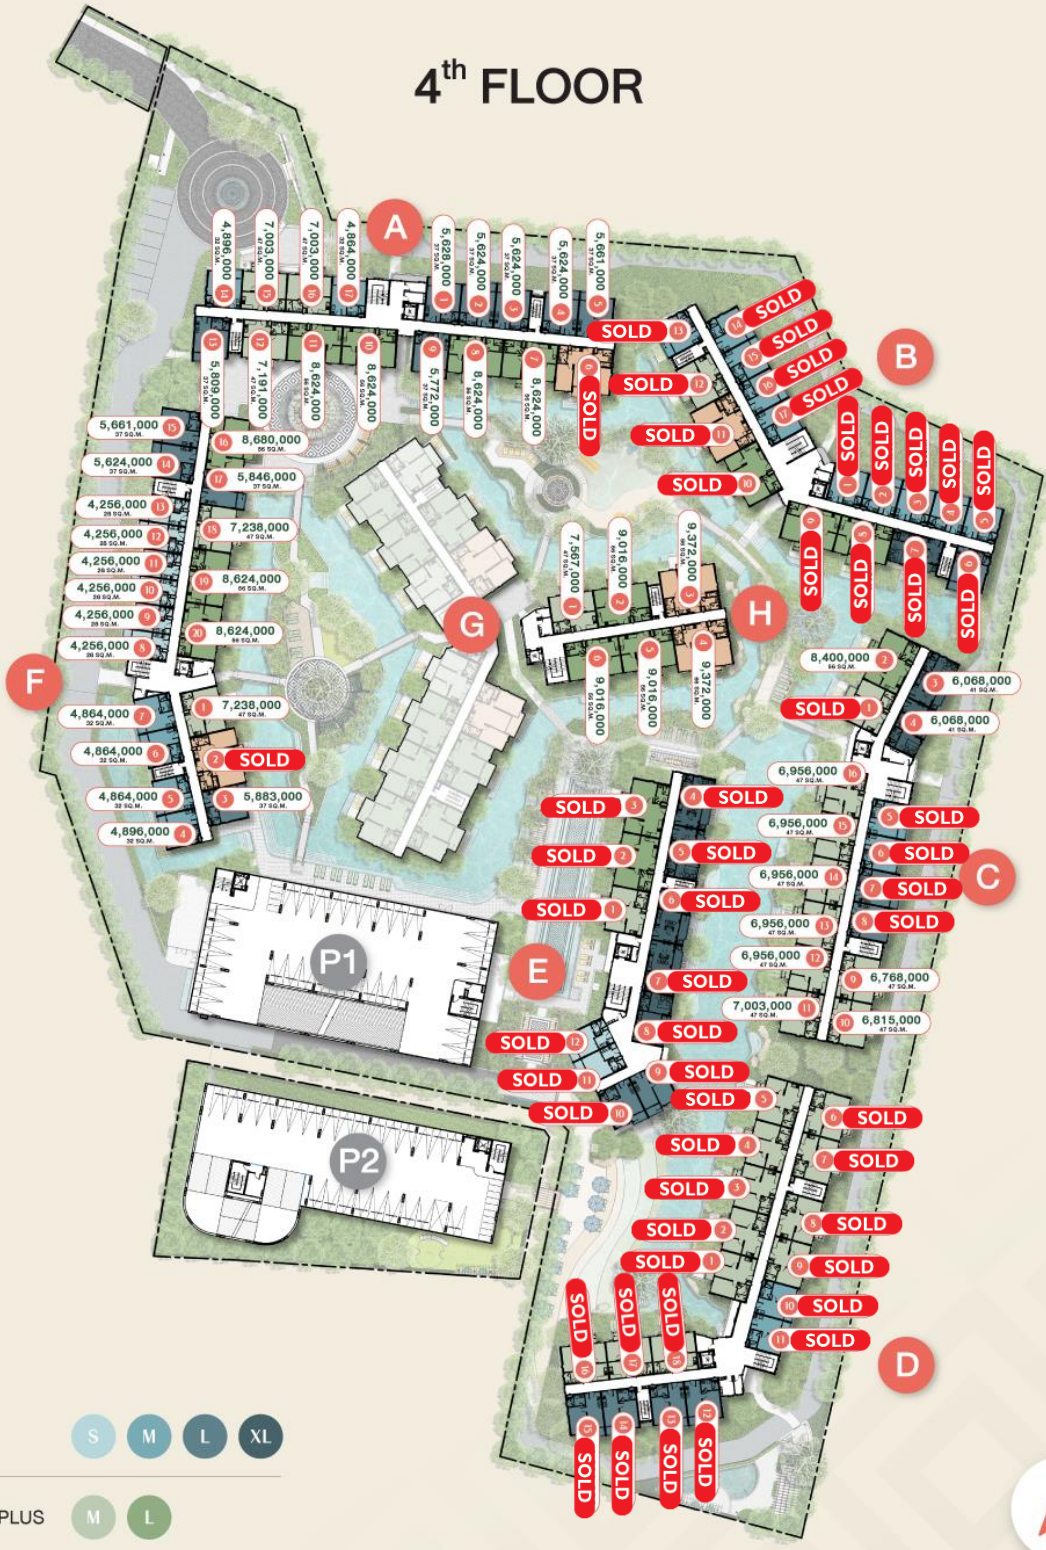

PRICE LIST

4th FLOOR

- 1 BEDROOM S M L XL

- 1 BEDROOM PLUS M L

- 2 BEDROOM ●

- PENTHOUSE ●

*COMPANY RESERVES THE RIGHT TO AMEND THE TERMS AND CONDITIONS OR WITHDRAW THE CARD, AT ANY TIME FOR ANY REASON, WITHOUT PRIOR NOTICE.

PRICE LIST

6th FLOOR

- 1 BEDROOM S M L XL

- 1 BEDROOM PLUS M L

- 2 BEDROOM ●

- PENTHOUSE ●