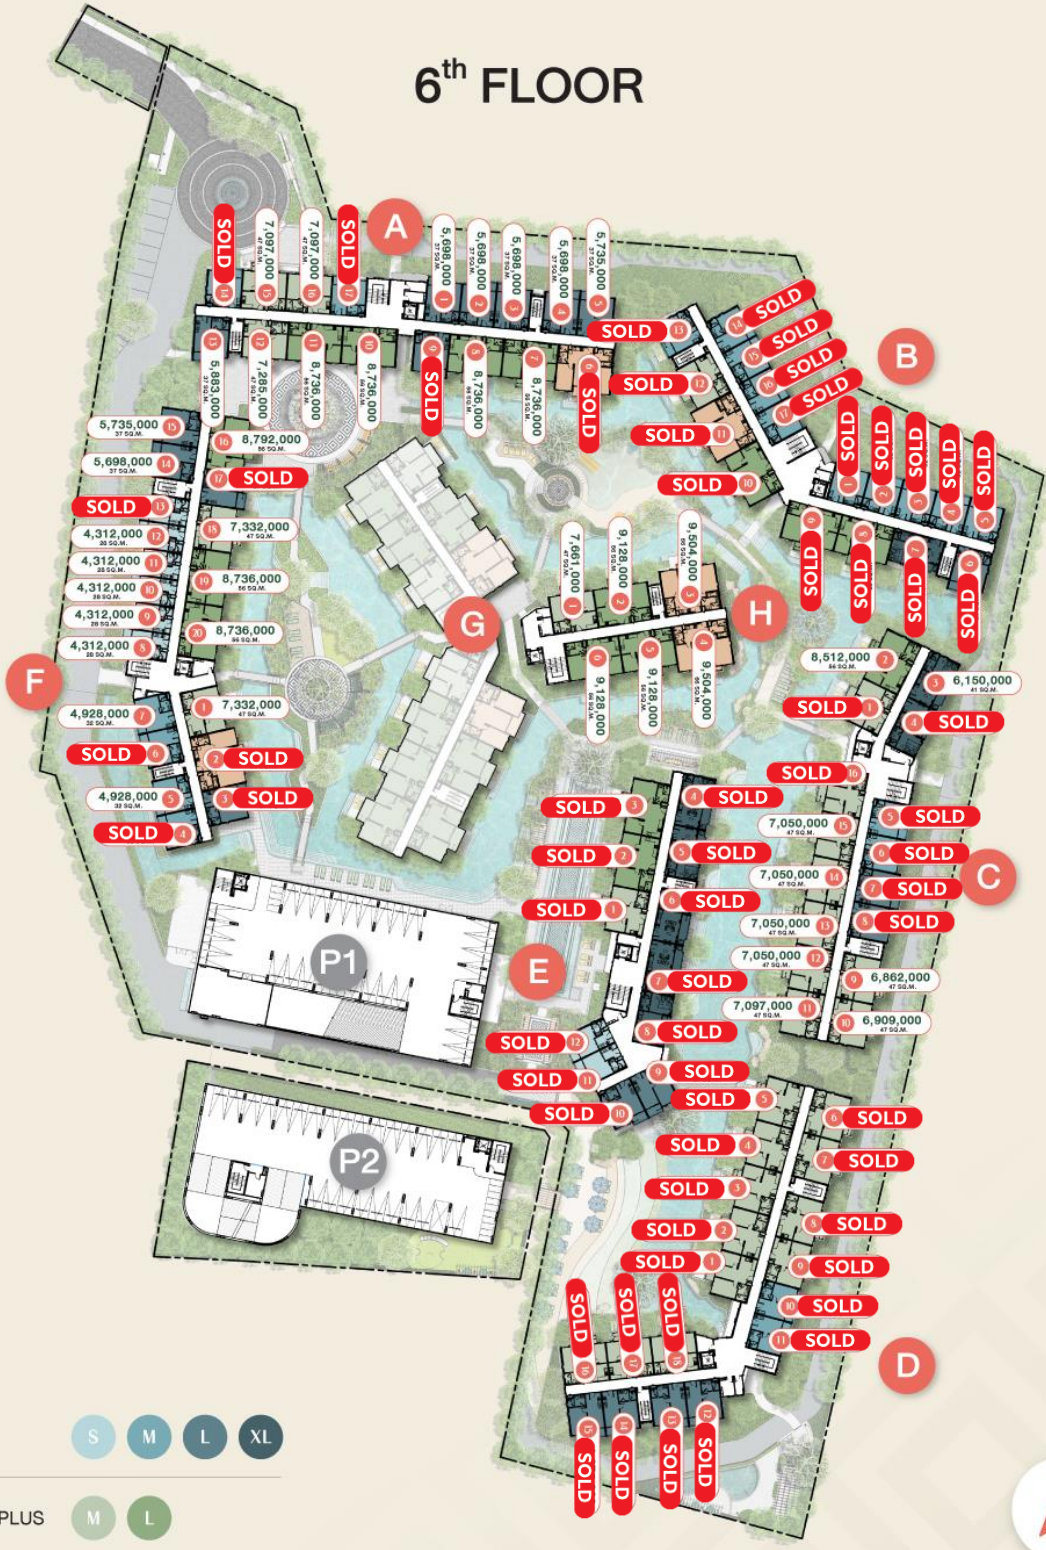

PRICE LIST

4th FLOOR

- 1 BEDROOM S M L XL

- 1 BEDROOM PLUS M L

- 2 BEDROOM ●

- PENTHOUSE ●

*COMPANY RESERVES THE RIGHT TO AMEND THE TERMS AND CONDITIONS OR WITHDRAW THE CARD, AT ANY TIME FOR ANY REASON, WITHOUT PRIOR NOTICE.

PRICE LIST

6th FLOOR

- 1 BEDROOM S M L XL

- 1 BEDROOM PLUS M L

- 2 BEDROOM ●

- PENTHOUSE ●